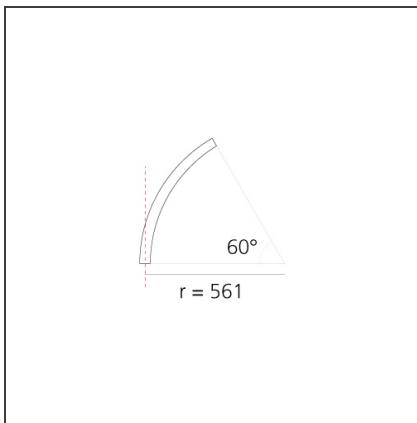

TECHNICAL DRAWINGS

FEATURES

Article Code:	AQ60604	Series:	Indoor, 2018
Colour:	Black	Emission:	Artemide Collection Direct
Installation:	Recessed, Wall, Suspension, Ceiling		
Environment:	Indoor		

DIMENSIONS

Width:	cm 2.7
Height:	cm 5.4

INCLUDED SOURCES

Category:	LED	Color temperature (K):	4000K
Number:	1	CRI:	90
Watt:	12W		
Type:	0		

LUMINAIRE

Watt:	12W	Delivered lumens output (lm):	777lm
		CCT:	4000K
		CRI:	80

Notes

*Uses 1 DALI address. Each module, angle and curved elements are provided with mechanical and electrical joints and installation accessories. Bracket for fixing to ceiling is included: 1 for 1176mm length - 2 for 2352 mm length. End caps have to be ordered separately. Sharping kit (louvres and covers) has to be ordered separately.