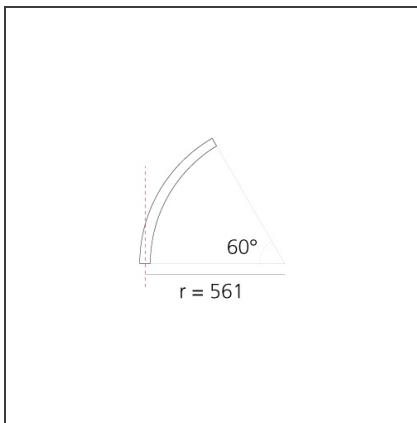

TECHNICAL DRAWINGS

FEATURES

Article Code:	AQ60401	Series:	Indoor, 2018 Artemide Collection
Colour:	White	Emission:	Direct
Installation:	Recessed, Wall, Suspension, Ceiling		
Environment:	Indoor		

DIMENSIONS

Width:	cm 2.7
Height:	cm 5.4

INCLUDED SOURCES

Category:	LED	Color temperature (K):	3000K
Number:	1	CRI:	90
Watt:	12W		
Type:	0		

LUMINAIRE

Watt:	12W	Delivered lumens output (lm):	777lm
		CCT:	3000K
		CRI:	80

Notes

*Uses 1 DALI address. Each module, angle and curved elements are provided with mechanical and electrical joints and installation accessories. Bracket for fixing to ceiling is included: 1 for 1176mm length - 2 for 2352 mm length. End caps have to be ordered separately. Sharping kit (louvres and covers) has to be ordered separately.