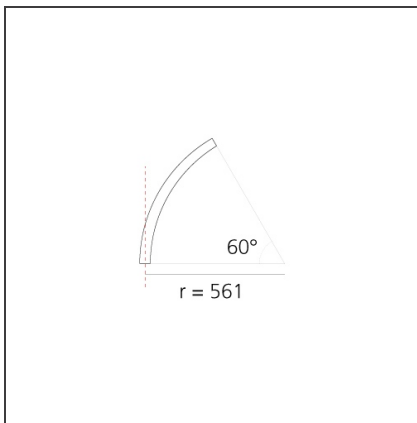

TECHNICAL DRAWINGS

FEATURES

Article Code:	AQ60901	Series:	Indoor, 2018
Colour:	White	Emission:	Artemide Collection
Installation:	Recessed, Wall, Suspension, Ceiling		Direct
Environment:	Indoor		

DIMENSIONS

Width:	cm 2.7
Height:	cm 5.4

INCLUDED SOURCES

Category:	LED	Color temperature (K):	2700K
Number:	1	Color Tolerance:	MacAdam 2SDCM
Watt:	12W	Service Life:	L70 (6K) 50000h
Type:	0		

LUMINAIRE

Watt:	12W	Delivered lumens output (lm):	777lm
		CCT:	2700K
		CRI:	90

Notes

*Uses 1 DALI address. Each module, angle and curved elements are provided with mechanical and electrical joints and installation accessories. Bracket for fixing to ceiling is included: 1 for 1176mm length - 2 for 2352 mm length. End caps have to be ordered separately. Sharping kit (louvres and covers) has to be ordered separately. Depending on the driver, the product can be undimmable or dimmable DALI.