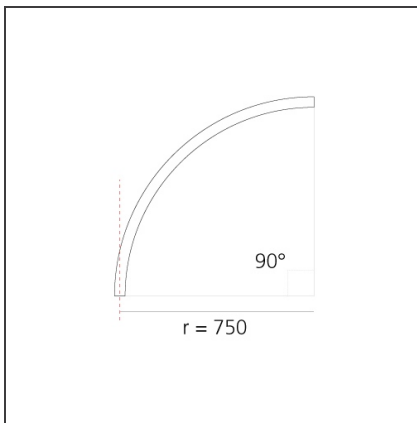

TECHNICAL DRAWINGS

FEATURES

Article Code:	AQ63318	Series:	Indoor, 2018
Colour:	Brushed Copper	Emission:	Artemide Collection Direct
Installation:	Recessed, Wall, Suspension, Ceiling		
Environment:	Indoor		

DIMENSIONS

Width:	cm 2.7
Height:	cm 5.4

INCLUDED SOURCES

Category:	LED	Color temperature (K):	3000K
Number:	1	CRI:	90
Watt:	25W		
Type:	0		

LUMINAIRE

Watt:	25W	Delivered lumens output (lm):	1678lm
		CCT:	3000K
		CRI:	80

Notes

*Uses 1 DALI address. Each module, angle and curved elements are provided with mechanical and electrical joints and installation accessories. Bracket for fixing to ceiling is included: 1 for 1176mm length - 2 for 2352 mm length. End caps have to be ordered separately. Sharping kit (louvres and covers) has to be ordered separately.