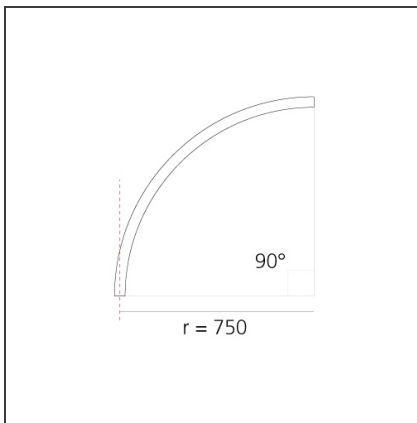

TECHNICAL DRAWINGS

FEATURES

Article Code:	AQ63801	Series:	Indoor, 2018
Colour:	White		Artemide Collection
Installation:	Recessed, Wall, Suspension, Ceiling	Emission:	Direct
Environment:	Indoor		

DIMENSIONS

Width:	cm 2.7
Height:	cm 5.4

INCLUDED SOURCES

Category:	LED	Color temperature (K):	2700K
Number:	1	Color Tolerance:	MacAdam 2SDCM
Watt:	25W	Service Life:	L70 (6K) 50000h
Type:	0		

LUMINAIRE

Watt:	25W	Delivered lumens output (lm):	1678lm
		CCT:	2700K
		CRI:	90

Notes

*Uses 1 DALI address. Each module, angle and curved elements are provided with mechanical and electrical joints and installation accessories. Bracket for fixing to ceiling is included: 1 for 1176mm length - 2 for 2352 mm length. End caps have to be ordered separately. Sharping kit (louvres and covers) has to be ordered separately. Depending on the driver, the product can be undimmable or dimmable DALI.