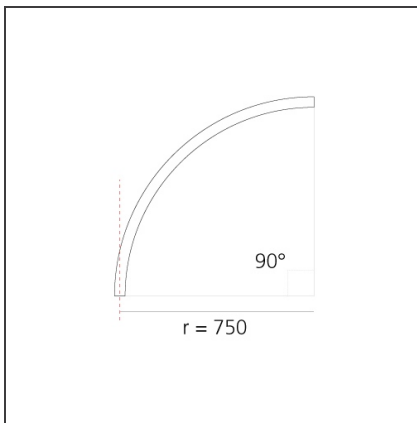

TECHNICAL DRAWINGS

FEATURES

Article Code:	AQ63818	Series:	Indoor, 2018
Colour:	Brushed Copper	Emission:	Artemide Collection
Installation:	Recessed, Wall, Suspension, Ceiling		Direct
Environment:	Indoor		

DIMENSIONS

Width:	cm 2.7
Height:	cm 5.4

INCLUDED SOURCES

Category:	LED	Color temperature (K):	2700K
Number:	1	Color Tolerance:	MacAdam 2SDCM
Watt:	25W	Service Life:	L70 (6K) 50000h
Type:	0		

LUMINAIRE

Watt:	25W	Delivered lumens output (lm):	1678lm
		CCT:	2700K
		CRI:	90

Notes

*Uses 1 DALI address. Each module, angle and curved elements are provided with mechanical and electrical joints and installation accessories. Bracket for fixing to ceiling is included: 1 for 1176mm length - 2 for 2352 mm length. End caps have to be ordered separately. Sharping kit (louvres and covers) has to be ordered separately. Depending on the driver, the product can be undimmable or dimmable DALI.