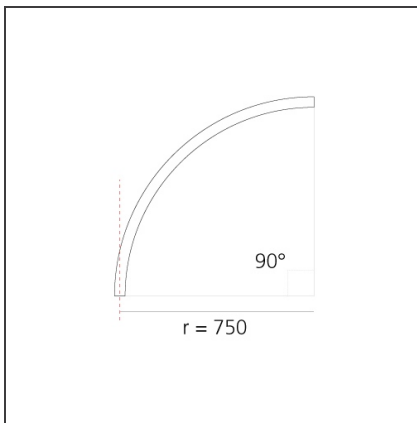

TECHNICAL DRAWINGS

FEATURES

Article Code:	AQ63804	Series:	Indoor, 2018
Colour:	Black	Emission:	Artemide Collection
Installation:	Recessed, Wall, Suspension, Ceiling		Direct
Environment:	Indoor		

DIMENSIONS

Width:	cm 2.7
Height:	cm 5.4

INCLUDED SOURCES

Category:	LED	Color temperature (K):	2700K
Number:	1	Color Tolerance:	MacAdam 2SDCM
Watt:	25W	Service Life:	L70 (6K) 50000h
Type:	0		

LUMINAIRE

Watt:	25W	Delivered lumens output (lm):	1678lm
		CCT:	2700K
		CRI:	90

Notes

*Uses 1 DALI address. Each module, angle and curved elements are provided with mechanical and electrical joints and installation accessories. Bracket for fixing to ceiling is included: 1 for 1176mm length - 2 for 2352 mm length. End caps have to be ordered separately. Sharping kit (louvres and covers) has to be ordered separately. Depending on the driver, the product can be undimmable or dimmable DALI.