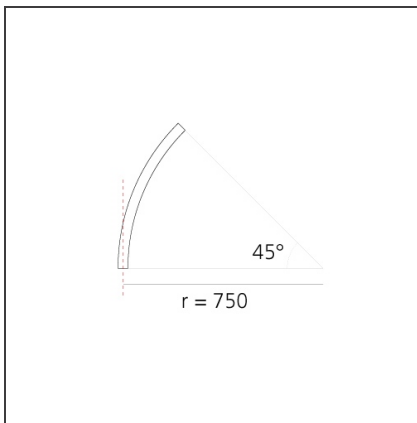

TECHNICAL DRAWINGS

FEATURES

Article Code:	AQ62304	Series:	Indoor, 2018
Colour:	Black	Emission:	Artemide Collection
Installation:	Recessed, Wall, Suspension, Ceiling		Direct
Environment:	Indoor		

DIMENSIONS

Width:	cm 2.7
Height:	cm 5.4

INCLUDED SOURCES

Category:	LED	Color temperature (K):	3000K
Number:	1	CRI:	90
Watt:	12W		
Type:	0		

LUMINAIRE

Watt:	12W	Delivered lumens output (lm):	839lm
		CCT:	3000K
		CRI:	80

Notes

*Uses 1 DALI address. Each module, angle and curved elements are provided with mechanical and electrical joints and installation accessories. Bracket for fixing to ceiling is included: 1 for 1176mm length - 2 for 2352 mm length. End caps have to be ordered separately. Sharping kit (louvres and covers) has to be ordered separately. Depending on the driver, the product can be undimmable or dimmable DALI.