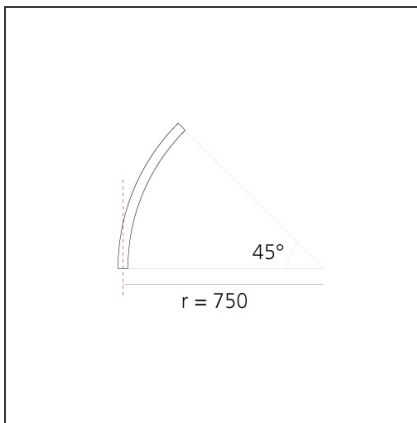

TECHNICAL DRAWINGS

FEATURES

Article Code:	AQ62820	Series:	Indoor, 2018
Colour:	Brushed Bronze		Artemide Collection
Installation:	Recessed, Wall, Suspension, Ceiling	Emission:	Direct
Environment:	Indoor		

DIMENSIONS

Width:	cm 2.7
Height:	cm 5.4

INCLUDED SOURCES

Category:	LED	Color temperature (K):	2700K
Number:	1	Color Tolerance:	MacAdam 2SDCM
Watt:	12W	Service Life:	L70 (6K) 50000h
Type:	0		

LUMINAIRE

Watt:	12W	Delivered lumens output (lm):	839lm
		CCT:	2700K
		CRI:	90

Notes

*Uses 1 DALI address. Each module, angle and curved elements are provided with mechanical and electrical joints and installation accessories. Bracket for fixing to ceiling is included: 1 for 1176mm length - 2 for 2352 mm length. End caps have to be ordered separately. Sharping kit (louvres and covers) has to be ordered separately. Depending on the driver, the product can be undimmable or dimmable DALI.