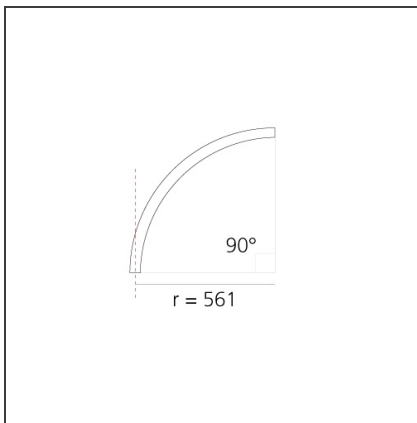

TECHNICAL DRAWINGS

FEATURES

Article Code:	AQ61518	Series:	Indoor, 2018
Colour:	Brushed Copper	Emission:	Artemide Collection Direct
Installation:	Recessed, Wall, Suspension, Ceiling		
Environment:	Indoor		

DIMENSIONS

Width:	cm 2.7
Height:	cm 5.4

INCLUDED SOURCES

Category:	LED	Color temperature (K):	4000K
Number:	1	CRI:	90
Watt:	12W		
Type:	0		

LUMINAIRE

Watt:	12W	Delivered lumens output (lm):	839lm
		CCT:	4000K
		CRI:	80

Notes

*Uses 1 DALI address. Each module, angle and curved elements are provided with mechanical and electrical joints and installation accessories. Bracket for fixing to ceiling is included: 1 for 1176mm length - 2 for 2352 mm length. End caps have to be ordered separately. Sharping kit (louvres and covers) has to be ordered separately.