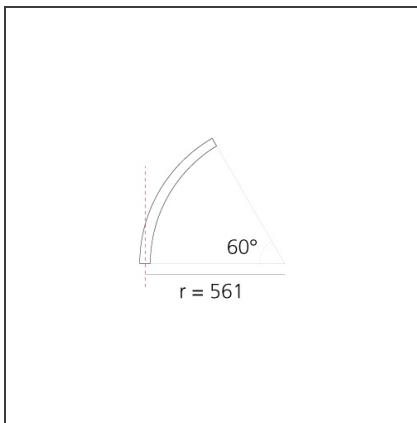

TECHNICAL DRAWINGS

FEATURES

Article Code:	AQ60515	Series:	Indoor, 2018
Colour:	Brushed Silver	Emission:	Artemide Collection
Installation:	Recessed, Wall, Suspension, Ceiling		Direct
Environment:	Indoor		

DIMENSIONS

Width:	cm 2.7
Height:	cm 5.4

INCLUDED SOURCES

Category:	LED	Color temperature (K):	4000K
Number:	1	CRI:	90
Watt:	12W		
Type:	0		

LUMINAIRE

Watt:	12W	Delivered lumens output (lm):	839lm
		CCT:	4000K
		CRI:	80

Notes

*Uses 1 DALI address. Each module, angle and curved elements are provided with mechanical and electrical joints and installation accessories. Bracket for fixing to ceiling is included: 1 for 1176mm length - 2 for 2352 mm length. End caps have to be ordered separately. Sharping kit (louvres and covers) has to be ordered separately.