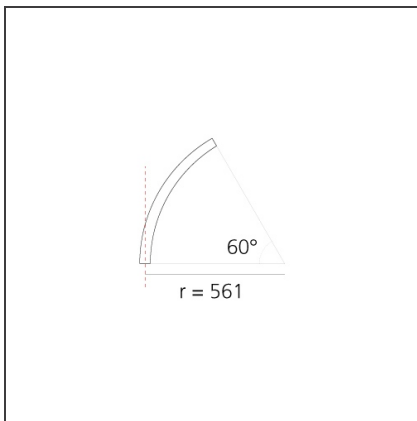

TECHNICAL DRAWINGS

FEATURES

Article Code:	AQ60318	Series:	Indoor, 2018
Colour:	Brushed Copper	Emission:	Artemide Collection Direct
Installation:	Recessed, Wall, Suspension, Ceiling		
Environment:	Indoor		

DIMENSIONS

Width:	cm 2.7
Height:	cm 5.4

INCLUDED SOURCES

Category:	LED	Color temperature (K):	3000K
Number:	1	CRI:	90
Watt:	12W		
Type:	0		

LUMINAIRE

Watt:	12W	Delivered lumens output (lm):	839lm
		CCT:	3000K
		CRI:	80

Notes

*Uses 1 DALI address. Each module, angle and curved elements are provided with mechanical and electrical joints and installation accessories. Bracket for fixing to ceiling is included: 1 for 1176mm length - 2 for 2352 mm length. End caps have to be ordered separately. Sharping kit (louvres and covers) has to be ordered separately. Depending on the driver, the product can be undimmable or dimmable DALI.