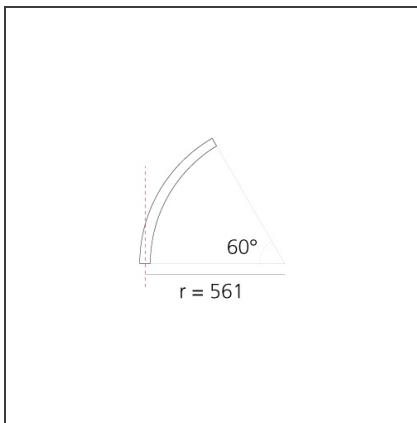

TECHNICAL DRAWINGS

FEATURES

Article Code:	AQ60801	Series:	Indoor, 2018
Colour:	White		Artemide Collection
Installation:	Recessed, Wall, Suspension, Ceiling	Emission:	Direct
Environment:	Indoor		

DIMENSIONS

Width:	cm 2,7
Height:	cm 5,4

INCLUDED SOURCES

Category:	LED	Color temperature (K):	2700K
Number:	1	Color Tolerance:	MacAdam 2SDCM
Watt:	12W	Service Life:	L70 (6K) 50000h
Type:	0		

LUMINAIRE

Watt:	12W	Delivered lumens output (lm):	839lm
		CCT:	2700K
		CRI:	80

Notes

*Uses 1 DALI address. Each module, angle and curved elements are provided with mechanical and electrical joints and installation accessories. Bracket for fixing to ceiling is included: 1 for 1176mm length - 2 for 2352 mm length. End caps have to be ordered separately. Sharping kit (louvres and covers) has to be ordered separately. Depending on the driver, the product can be undimmable or dimmable DALI.