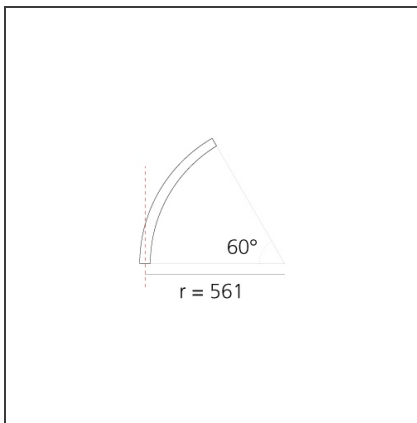

TECHNICAL DRAWINGS

FEATURES

Article Code:	AQ60804	Series:	Indoor, 2018
Colour:	Black		Artemide Collection
Installation:	Recessed, Wall, Suspension, Ceiling	Emission:	Direct
Environment:	Indoor		

DIMENSIONS

Width:	cm 2.7
Height:	cm 5.4

INCLUDED SOURCES

Category:	LED	Color temperature (K):	2700K
Number:	1	Color Tolerance:	MacAdam 2SDCM
Watt:	12W	Service Life:	L70 (6K) 50000h
Type:	0		

LUMINAIRE

Watt:	12W	Delivered lumens output (lm):	839lm
		CCT:	2700K
		CRI:	90

Notes

*Uses 1 DALI address. Each module, angle and curved elements are provided with mechanical and electrical joints and installation accessories. Bracket for fixing to ceiling is included: 1 for 1176mm length - 2 for 2352 mm length. End caps have to be ordered separately. Sharping kit (louvres and covers) has to be ordered separately. Depending on the driver, the product can be undimmable or dimmable DALI.