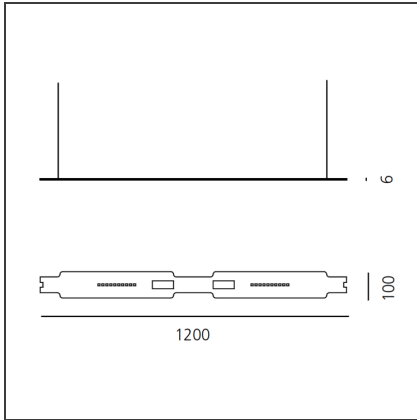

TECHNICAL DRAWINGS

FEATURES

Article Code:	DRL1903A00	Series:	Scenarios
Colour:	Silver		
Installation:	Suspension		
Environment:	Indoor		

DIMENSIONS

Length:	cm 120
Width:	cm 0,6
Height:	cm 10
Weight:	kg 1.6

INCLUDED SOURCES

Category:	LED	Color temperature (K):	3000K
Number:	1		
Watt:	32W		
Type:	0		
Class:	A		

LUMINAIRE

Watt:	32W	Delivered lumens output (lm):	2427lm
		CCT:	4000K
		Efficiency:	80%
		Efficacy:	75,84lm/W
		CRI:	80
		Dimmer Typology:	Touch Dimmer