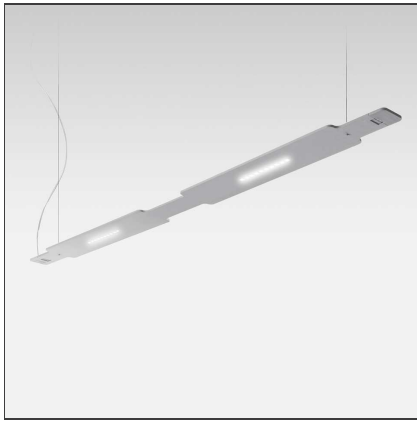

## 100% Suspension Basic - White

IP20 

### DESCRIPTION

Only 6mm of thickness of the aluminum body. Controlled direct and indirect diffuse emission. Touch dimmer on the module body (Only for 100% Suspension). Independent management of each module even within multiple configurations (Only for 100% Suspension). It is possible to connect up to 7 modules with a single power supply. Mechanical connecting elements (Magnetic) and electrical on the edges of each module. Connection joints 90 ° and 120 °.

### DIMENSIONS

<b>Length:</b>	cm 120
<b>Width:</b>	cm 0,6
<b>Height:</b>	cm 10
<b>Weight:</b>	kg 1,6