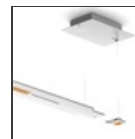

100% - Power
supply kit 40W 1
module White
DRL1903AKA05