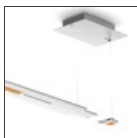

100% - Power
supply kit 120W
2/4 modules
White
DRL1903AKB05