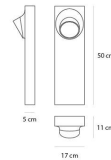

PRODUCT DATA SHEET

Ciclope terra 50 Monolaterale - Light grey

**DESIGN BY :**

Alessandro Pedretti
2009

MATERIALS :

Die-cast aluminium, polycarbonate

DESCRIPTION :

Range of outdoor luminaires, available as wall, wallrecessed and floor.
Floor version is available in two heights h50 cm and h90 cm, and now in bilateral emission.
Outdoor luminaires are using low energy LED light source to provide a warm, intense light.
Floor fixing with ground mounting plate.
Materials: frame in reinforced polymer; diffuser in light-diffusing polycarbonate; plate in pickled, machined and galvanized steel; aesthetic cover in die-cast EN AB-47100 aluminium; ground mounting plate in folded steel.

OPTICS

Emission:	Direct
-----------	--------

DIMENSIONS

Length:	(cm) 17
Width:	(cm) 11
Height:	(cm) 50
Cutout shape:	

LAMPS INCLUDED

Category:	LED
Watt:	6
Typology:	Led
Color Rendering:	N/s

Dimensions**LAMP**