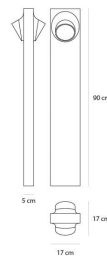

#### DESCRIPTION :

Range of outdoor luminaires, available as wall, wallrecessed and floor.  
Floor version is available in two heights h50 cm and h90 cm, and in bilateral emission.  
Outdoor luminaires are using low energy LED light source to provide a warm, intense light.  
Floor fixing with ground mounting plate.  
Materials: frame in reinforced polymer; diffuser in light-diffusing polycarbonate; plate in pickled, machined and galvanized steel; aesthetic cover in die-cast EN AB-47100 aluminium; ground mounting plate in folded steel.

#### OPTICS

Emission:	Direct
-----------	--------

#### DIMENSIONS

Length:	(cm) 17
Width:	(cm) 17
Height:	(cm) 90
Cutout shape:	

#### Dimensions