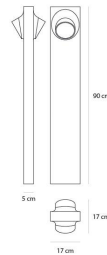

Floor version is available in two heights h50 cm and h90 cm, and in bilateral emission.

Outdoor luminaires are using low energy LED light source to provide a warm, intense light.

Floor fixing with ground mounting plate.

Light emission

Direct

IP 65   

TECHNICAL DATA SHEET

Features

Product name:	Ciclope terra 90 Bilaterale - Light grey
Article Code:	T081400
Colour:	Light grey
Material:	Die-cast aluminium, polycarbonate
Series:	Outdoor
Environment:	Outdoor
Area contract:	Outdoor Garden, Outdoor Facade, Private Residence

OPTICS

Emission:	Direct
-----------	--------

DIMENSIONS

Length:	(cm) 17
Width:	(cm) 17
Height:	(cm) 90
Cutout shape:	

LAMPS INCLUDED

Category:	LED
Watt:	6
Typology:	Led
Color Rendering:	N/s

Dimensions**LAMP**