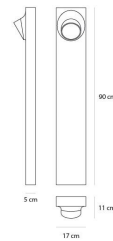

PRODUCT DATA SHEET

Ciclope terra 90 Monolaterale - Light grey

**DESIGN BY :**

Alessandro Pedretti
2009

MATERIALS :

Die-cast aluminium, polycarbonate

DESCRIPTION :

Range of outdoor luminaires, available as wall, wallrecessed and floor.
Floor version is available in two heights h50 cm and h90 cm, and now in bilateral emission.
Outdoor luminaires are using low energy LED light source to provide a warm, intense light.
Floor fixing with ground mounting plate.
Materials: frame in reinforced polymer; diffuser in light-diffusing polycarbonate; plate in pickled, machined and galvanized steel; aesthetic cover in die-cast EN AB-47100 aluminium; ground mounting plate in folded steel.

OPTICS

Emission:	Direct
-----------	--------

DIMENSIONS

Length:	(cm) 17
Width:	(cm) 11
Height:	(cm) 90
Cutout shape:	

LAMPS INCLUDED

Category:	LED
Watt:	6
Typology:	Led
Color Rendering:	N/s

Dimensions**LAMP**