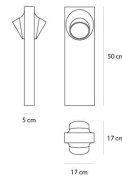

Floor version is available in two heights h50 cm and h90 cm, and in bilateral emission.

Outdoor luminaires are using low energy LED light source to provide a warm, intense light.

Floor fixing with ground mounting plate.

OPTICS

Emission:	Direct
-----------	--------

DIMENSIONS

Length:	(cm) 17
Width:	(cm) 17
Height:	(cm) 50
Cutout shape:	

LAMPS INCLUDED

Category:	LED
Watt:	6
Typology:	Led
Color Rendering:	N/s

Dimensions**LAMP**