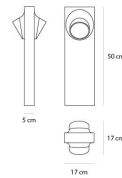

Floor version is available in two heights h50 cm and h90 cm, and in bilateral emission.

Outdoor luminaires are using low energy LED light source to provide a warm, intense light.

Floor fixing with ground mounting plate.

Light emission

Direct

IP 65   

TECHNICAL DATA SHEET

Features

Product name:	Ciclope terra 50 Bilaterale - Light grey
Article Code:	T081300
Colour:	Light grey
Material:	Die-cast aluminium, polycarbonate
Series:	Outdoor
Environment:	Outdoor
Area contract:	Outdoor Garden, Outdoor Facade, Private Residence

OPTICS

Emission:	Direct
-----------	--------

DIMENSIONS

Length:	(cm) 17
Width:	(cm) 17
Height:	(cm) 50
Cutout shape:	

LAMPS INCLUDED

Category:	LED
Watt:	6
Typology:	Led
Color Rendering:	N/s

Dimensions**LAMP**