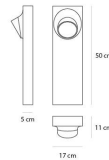

PRODUCT DATA SHEET

Ciclope terra 50 Monolaterale - Rust

**DESIGN BY :**

Alessandro Pedretti
2009

MATERIALS :

Die-cast aluminium, polycarbonate

DESCRIPTION :

Range of outdoor luminaires, available as wall, wallrecessed and floor.
Floor version is available in two heights h50 cm and h90 cm, and now in bilateral emission.
Outdoor luminaires are using low energy LED light source to provide a warm, intense light.
Floor fixing with ground mounting plate.
Materials: frame in reinforced polymer; diffuser in light-diffusing polycarbonate; plate in pickled, machined and galvanized steel; aesthetic cover in die-cast EN AB-47100 aluminium; ground mounting plate in folded steel.

OPTICS

Emission:	Direct
-----------	--------

DIMENSIONS

Length:	(cm) 17
Width:	(cm) 11
Height:	(cm) 50
Cutout shape:	

LAMPS INCLUDED

Category:	LED
Watt:	6
Typology:	Led
Color Rendering:	N/s

Dimensions**LAMP**