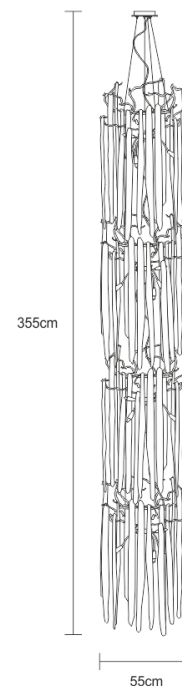

## Waterfall Straw Quad

REFERENCE CT3307/32

### TECHNICAL DRAWING

SERIP

#### FIXTURE SIZE & WEIGHT

**Diameter** 55.00cm / 22.00in

**Height** 335.00cm / 132.00in

**OAH Overall Height Min** 355.00cm / 140.00in

**OAH Overall Height Max** 380.00cm / 150.00in

**Weight** 75.00kg / 165.00lb

#### PACKAGE SIZE & WEIGHT

**(m)Package 1/2** 1.18m x 1.00m x 1.20m  
=1.42CBM

**(in)Package 1/2** 0.46in x 0.39in x 0.47in  
=50.10ft<sup>3</sup>