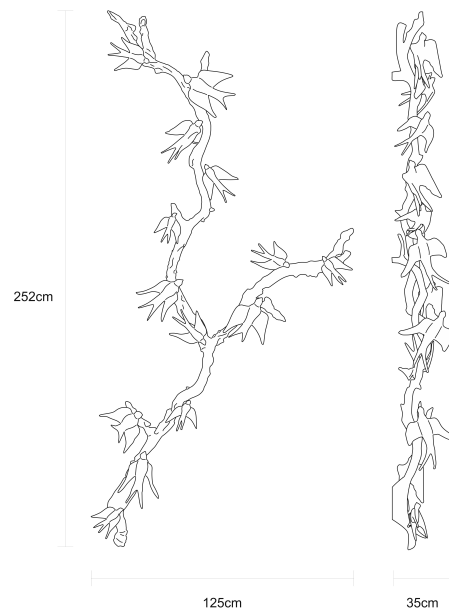

TECHNICAL DRAWING

SERIP

TECHNICAL SPECIFICATIONS

MEASUREMENTS

FIXTURE SIZE & WEIGHT

Width 125.00cm / 49.00in
Height 252.00cm / 99.00in
Depth 35.00cm / 14.00in
Weight 48.00kg / 106.00lb

PACKAGE SIZE & WEIGHT

(m)Package 1/2 0.50m x 0.45m x 0.50m
=0.11CBM
(in)Package 1/2 0.20in x 0.18in x 0.20in
=3.90ft³

ELECTRIC FEATURE

Installation Ceiling
IP degree IP 20

220-240V 50Hz-60Hz
Max Power Consumption 18W
Light Sources
14 x LED