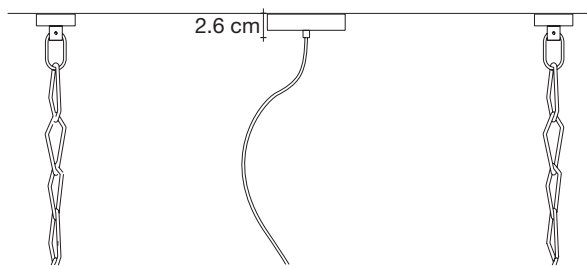

Body |

Light Source |
230-240V ~ 50/60Hz

-  LED
18 x 4W E14
- and**
-  LED
4W GU10

 Dimmable with
all systems

Canopy |

A stunning design from Christian Lava, Stream is an impressive presence in any room. Stream's design exploits the physical characteristics of the materials used to envelop a room in a unique, immersive light. Here, over 7 kilometers of metal chain appear to flow down from the undulating, nickel plated frame. These cascading tiers project a streaking, yet tranquil, shadow throughout the room. Design Christian Lava.

Finishes | Code

-  Nickel
OJ50S E7 C8
-  Black Nickel
OJ50S E9 C8
-  Gold
OJ50S L6 C8

Body |

Canopy |

Light Source |
230-240V ~ 50/60Hz

-  LED
20 x 4W E14
- and**
-  LED
4W GU10

 Dimmable with
all systems

A stunning design from Christian Lava, Stream is an impressive presence in any room. Stream's design exploits the physical characteristics of the materials used to envelop a room in a unique, immersive light. Here, over 7 kilometers of metal chain appear to flow down from the undulating, nickel plated frame. These cascading tiers project a streaking, yet tranquil, shadow throughout the room. Design Christian Lava.

A stunning design from Christian Lava, Stream is an impressive presence in any room. Stream's design exploits the physical characteristics of the materials used to envelop a room in a unique, immersive light. Here, over 7 kilometers of metal chain appear to flow down from the undulating, nickel plated frame. These cascading tiers project a streaking, yet tranquil, shadow throughout the room. Design Christian Lava.