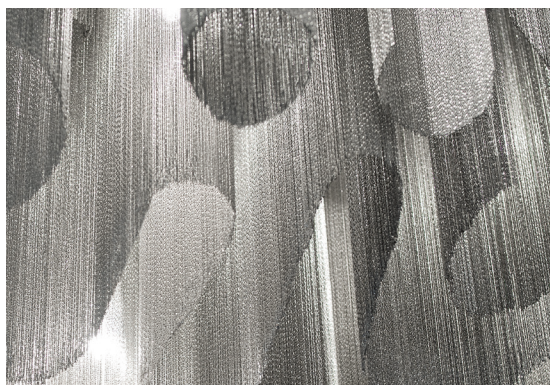

Light Source |
230-240V ~ 50/60Hz

- LED
  12 x 3,5W G9
- and
- LED
  3 X 4W GU10

Dimmable with
all systems

Canopy |