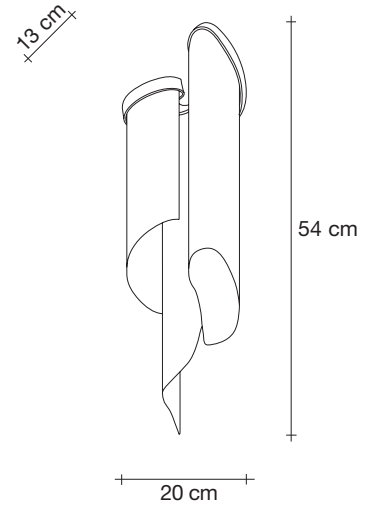

Light Source |
230-240V ~ 50/60Hz

Dimmable with
all systems

Canopy |