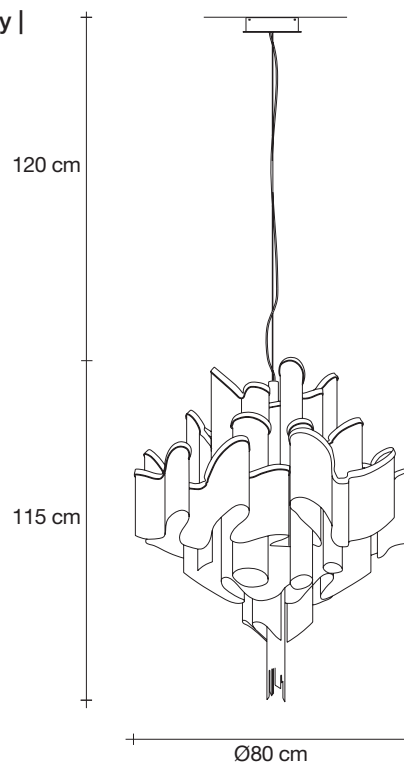

Body |

Light Source |
230-240V ~ 50/60Hz

-  LED
4 x 3,5W G9
- and
-  LED
4W GU10

 Dimmable with
all systems

Canopy |

A stunning design from Christian Lava, Stream is an impressive presence in any room. Stream's design exploits the physical characteristics of the materials used to envelop a room in a unique, immersive light. Here, over 7 kilometers of metal chain appear to flow down from the undulating, nickel plated frame. These cascading tiers project a streaking, yet tranquil, shadow throughout the room. Design Christian Lava.

Body |

Light Source |
230-240V ~ 50/60Hz

-  LED
8 x 3,5W G9
- and**
-  LED
4W GU10

 Dimmable with
all systems

Canopy |

A stunning design from Christian Lava, Stream is an impressive presence in any room. Stream's design exploits the physical characteristics of the materials used to envelop a room in a unique, immersive light. Here, over 7 kilometers of metal chain appear to flow down from the undulating, nickel plated frame. These cascading tiers project a streaking, yet tranquil, shadow throughout the room. Design Christian Lava.

Body |

Light Source |
230-240V ~ 50/60Hz

-  LED
18 x 4W E14
- and**
-  LED
4W GU10

 Dimmable with
all systems

Canopy |

A stunning design from Christian Lava, Stream is an impressive presence in any room. Stream's design exploits the physical characteristics of the materials used to envelop a room in a unique, immersive light. Here, over 7 kilometers of metal chain appear to flow down from the undulating, nickel plated frame. These cascading tiers project a streaking, yet tranquil, shadow throughout the room. Design Christian Lava.

93

40

110cm x 110cm x 126cm

Stream, Iridescent *Light.*

design Christian Lava
terzani.com

TERZANI
LA LUCE PENSATA

Type |
suspension

Materials |
metal