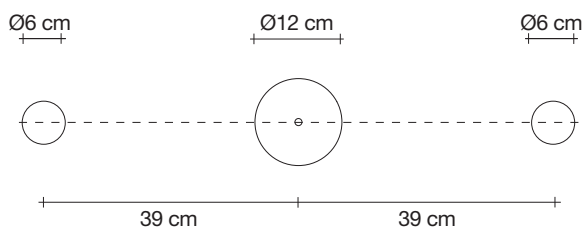

A stunning design from Christian Lava, Stream is an impressive presence in any room. Stream's design exploits the physical characteristics of the materials used to envelop a room in a unique, immersive light. Here, over 7 kilometers of metal chain appear to flow down from the undulating, nickel plated frame. These cascading tiers project a streaking, yet tranquil, shadow throughout the room. Design Christian Lava.

86

48

175cm x 60cm x 101cm