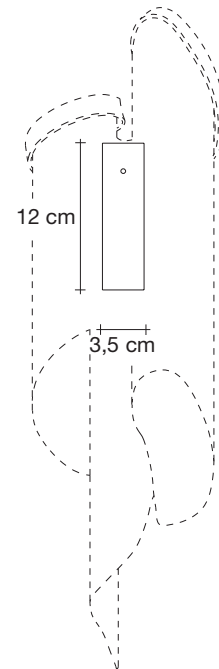

Body |

Light Source |
230-240V ~ 50/60Hz

-  LED
4 x 3,5W G9
- and
-  LED
4W GU10

 Dimmable with
all systems

Canopy |

A stunning design from Christian Lava, Stream is an impressive presence in any room. Stream's design exploits the physical characteristics of the materials used to envelop a room in a unique, immersive light. Here, over 7 kilometers of metal chain appear to flow down from the undulating, nickel plated frame. These cascading tiers project a streaking, yet tranquil, shadow throughout the room. Design Christian Lava.

A stunning design from Christian Lava, Stream is an impressive presence in any room. Stream's design exploits the physical characteristics of the materials used to envelop a room in a unique, immersive light. Here, over 7 kilometers of metal chain appear to flow down from the undulating, nickel plated frame. These cascading tiers project a streaking, yet tranquil, shadow throughout the room. Design Christian Lava.

-  Nickel
OJ60A E7 C8
-  Black Nickel
OJ60A E9 C8
-  Gold
OJ60A L6 C8

Body |

Light Source |
230-240V ~ 50/60Hz

 Dimmable with
all systems

Canopy |

A stunning design from Christian Lava, Stream is an impressive presence in any room. Stream's design exploits the physical characteristics of the materials used to envelop a room in a unique, immersive light. Here, over 7 kilometers of metal chain appear to flow down from the undulating, nickel plated frame. These cascading tiers project a streaking, yet tranquil, shadow throughout the room. Design Christian Lava.