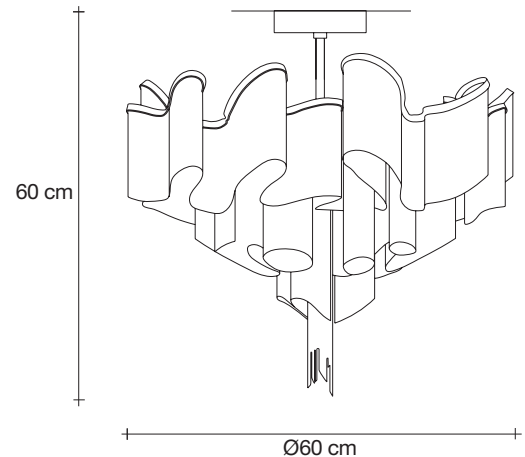

Body |

Light Source |
230-240V ~ 50/60Hz

-  LED
4 x 3,5W G9
- and
-  LED
4W GU10

 Dimmable with
all systems

Canopy |

A stunning design from Christian Lava, Stream is an impressive presence in any room. Stream's design exploits the physical characteristics of the materials used to envelop a room in a unique, immersive light. Here, over 7 kilometers of metal chain appear to flow down from the undulating, nickel plated frame. These cascading tiers project a streaking, yet tranquil, shadow throughout the room. Design Christian Lava.

Body |

Light Source |
230-240V ~ 50/60Hz

-  LED
8 x 3,5W G9
- and**
-  LED
4W GU10

 Dimmable with
all systems

Canopy |

A stunning design from Christian Lava, Stream is an impressive presence in any room. Stream's design exploits the physical characteristics of the materials used to envelop a room in a unique, immersive light. Here, over 7 kilometers of metal chain appear to flow down from the undulating, nickel plated frame. These cascading tiers project a streaking, yet tranquil, shadow throughout the room. Design Christian Lava.

Body |

Light Source |
230-240V ~ 50/60Hz

-  LED
18 x 4W E14
- and**
-  LED
4W GU10

 Dimmable with
all systems

Canopy |

A stunning design from Christian Lava, Stream is an impressive presence in any room. Stream's design exploits the physical characteristics of the materials used to envelop a room in a unique, immersive light. Here, over 7 kilometers of metal chain appear to flow down from the undulating, nickel plated frame. These cascading tiers project a streaking, yet tranquil, shadow throughout the room. Design Christian Lava.