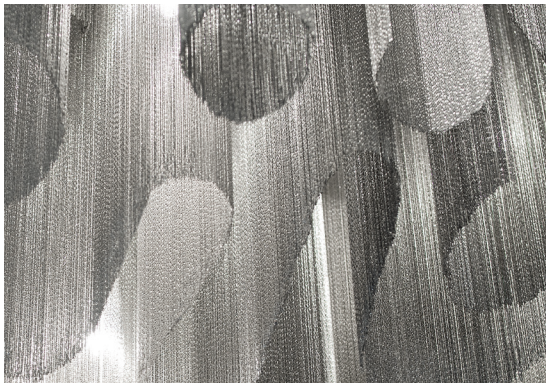

Light Source |
230-240V ~ 50/60Hz

- LED
  20 x 4W E14
- **and**
- LED
  4W GU10

Dimmable with
all systems

A stunning design from Christian Lava, Stream is an impressive presence in any room. Stream's design exploits the physical characteristics of the materials used to envelop a room in a unique, immersive light. Here, over 7 kilometers of metal chain appear to flow down from the undulating, nickel plated frame. These cascading tiers project a streaking, yet tranquil, shadow throughout the room. Design Christian Lava.

140

63

134cm x 134cm x 144cm