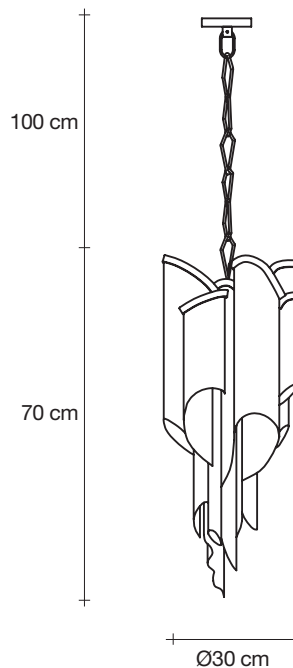

Body |

Light Source |
230-240V ~ 50/60Hz

-  LED
4 x 3,5W G9
- and
-  LED
4W GU10

 Dimmable with
all systems

Canopy |

A stunning design from Christian Lava, Stream is an impressive presence in any room. Stream's design exploits the physical characteristics of the materials used to envelop a room in a unique, immersive light. Here, over 7 kilometers of metal chain appear to flow down from the undulating, nickel plated frame. These cascading tiers project a streaking, yet tranquil, shadow throughout the room. Design Christian Lava.

Body |

Light Source |
230-240V ~ 50/60Hz

-  LED
8 x 3,5W G9
- and**
-  LED
4W GU10

 Dimmable with
all systems

Canopy |

A stunning design from Christian Lava, Stream is an impressive presence in any room. Stream's design exploits the physical characteristics of the materials used to envelop a room in a unique, immersive light. Here, over 7 kilometers of metal chain appear to flow down from the undulating, nickel plated frame. These cascading tiers project a streaking, yet tranquil, shadow throughout the room. Design Christian Lava.

Body |

Light Source |
230-240V ~ 50/60Hz

-  LED
18 x 4W E14
- and**
-  LED
4W GU10

 Dimmable with
all systems

Canopy |

A stunning design from Christian Lava, Stream is an impressive presence in any room. Stream's design exploits the physical characteristics of the materials used to envelop a room in a unique, immersive light. Here, over 7 kilometers of metal chain appear to flow down from the undulating, nickel plated frame. These cascading tiers project a streaking, yet tranquil, shadow throughout the room. Design Christian Lava.