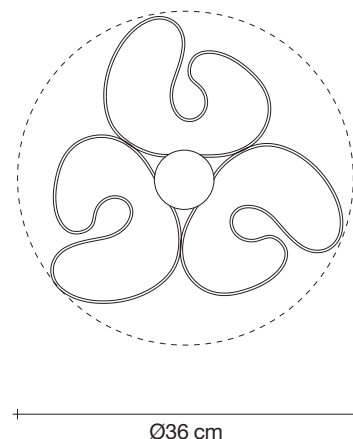

A stunning design from Christian Lava, Stream is an impressive presence in any room. Stream's design exploits the physical characteristics of the materials used to envelop a room in a unique, immersive light. Here, over 7 kilometers of metal chain appear to flow down from the undulating, nickel plated frame. These cascading tiers project a streaking, yet tranquil, shadow throughout the room. Design Christian Lava.

86

48

175cm x 60cm x 101cm

Stream, Iridescent *Light.*

design Christian Lava
terzani.com

Type |
Wall sconce

Materials |
Metal

Finishes | Code

-  Nickel
OJ60A E7 C8
-  Black Nickel
OJ60A E9 C8
-  Gold
OJ60A L6 C8

Body |

Light Source |
230-240V ~ 50/60Hz

 Dimmable with
all systems

Canopy |

A stunning design from Christian Lava, Stream is an impressive presence in any room. Stream's design exploits the physical characteristics of the materials used to envelop a room in a unique, immersive light. Here, over 7 kilometers of metal chain appear to flow down from the undulating, nickel plated frame. These cascading tiers project a streaking, yet tranquil, shadow throughout the room. Design Christian Lava.

Body |

Light Source |
220-240V ~ 50/60Hz

 Dimmable with
all systems

Canopy |

A stunning design from Christian Lava, Stream is an impressive presence in any room. Stream's design exploits the physical characteristics of the materials used to envelop a room in a unique, immersive light. Here, over 7 kilometers of metal chain appear to flow down from the undulating, nickel plated frame. These cascading tiers project a streaking, yet tranquil, shadow throughout the room. Design Christian Lava.