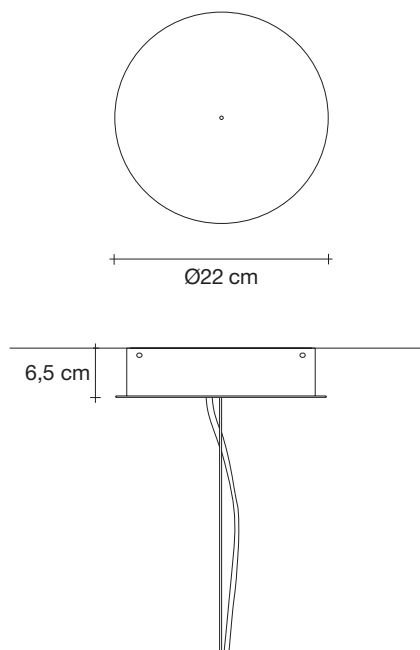

Body |

Light Source |
230-240V ~ 50/60Hz

-  LED
18 x 4W E14
- and**
-  LED
4W GU10

 Dimmable with
all systems

Canopy |

A stunning design from Christian Lava, Stream is an impressive presence in any room. Stream's design exploits the physical characteristics of the materials used to envelop a room in a unique, immersive light. Here, over 7 kilometers of metal chain appear to flow down from the undulating, nickel plated frame. These cascading tiers project a streaking, yet tranquil, shadow throughout the room. Design Christian Lava.

93

40

110cm x 110cm x 126cm

Stream, Iridescent *Light.*

design Christian Lava
terzani.com

TERZANI
LA LUCE PENSATA

Type |
suspension

Materials |
metal

140

63

134cm x 134cm x 144cm

Stream, Iridescent *Light.*

design Christian Lava
terzani.com

TERZANI
LA LUCE PENSATA

Type |
suspension

Materials |
metal

86

48

175cm x 60cm x 101cm

Stream, Iridescent *Light.*

design Christian Lava
terzani.com

Type |
Wall sconce

Materials |
Metal

Finishes | Code