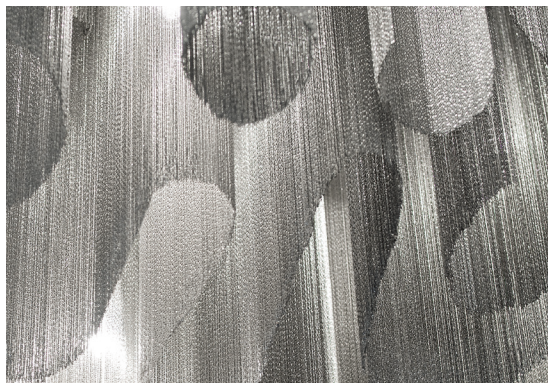

Body |

Light Source |
230-240V ~ 50/60Hz

-  LED
4 x 3,5W G9
- and
-  LED
4W GU10

 Dimmable with
all systems

Canopy |

A stunning design from Christian Lava, Stream is an impressive presence in any room. Stream's design exploits the physical characteristics of the materials used to envelop a room in a unique, immersive light. Here, over 7 kilometers of metal chain appear to flow down from the undulating, nickel plated frame. These cascading tiers project a streaking, yet tranquil, shadow throughout the room. Design Christian Lava.

Body |

Light Source |
230-240V ~ 50/60Hz

-  LED
8 x 3,5W G9
- and**
-  LED
4W GU10

 Dimmable with
all systems

Canopy |

A stunning design from Christian Lava, Stream is an impressive presence in any room. Stream's design exploits the physical characteristics of the materials used to envelop a room in a unique, immersive light. Here, over 7 kilometers of metal chain appear to flow down from the undulating, nickel plated frame. These cascading tiers project a streaking, yet tranquil, shadow throughout the room. Design Christian Lava.

A stunning design from Christian Lava, Stream is an impressive presence in any room. Stream's design exploits the physical characteristics of the materials used to envelop a room in a unique, immersive light. Here, over 7 kilometers of metal chain appear to flow down from the undulating, nickel plated frame. These cascading tiers project a streaking, yet tranquil, shadow throughout the room. Design Christian Lava.