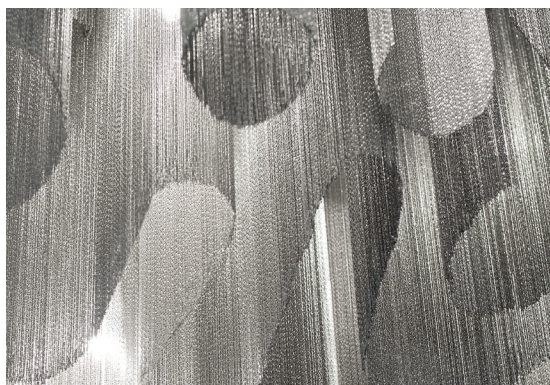

Body |

Light Source |
230-240V ~ 50/60Hz

-  LED
4 x 3,5W G9
- and
-  LED
4W GU10

 Dimmable with
all systems

Canopy |

A stunning design from Christian Lava, Stream is an impressive presence in any room. Stream's design exploits the physical characteristics of the materials used to envelop a room in a unique, immersive light. Here, over 7 kilometers of metal chain appear to flow down from the undulating, nickel plated frame. These cascading tiers project a streaking, yet tranquil, shadow throughout the room. Design Christian Lava.

Body |

Light Source |
230-240V ~ 50/60Hz

-  LED
8 x 3,5W G9
- and**
-  LED
4W GU10

 Dimmable with
all systems

Canopy |

A stunning design from Christian Lava, Stream is an impressive presence in any room. Stream's design exploits the physical characteristics of the materials used to envelop a room in a unique, immersive light. Here, over 7 kilometers of metal chain appear to flow down from the undulating, nickel plated frame. These cascading tiers project a streaking, yet tranquil, shadow throughout the room. Design Christian Lava.

Body |

Light Source |
230-240V ~ 50/60Hz

-  LED
18 x 4W E14
- and**
-  LED
4W GU10

 Dimmable with
all systems

Canopy |

A stunning design from Christian Lava, Stream is an impressive presence in any room. Stream's design exploits the physical characteristics of the materials used to envelop a room in a unique, immersive light. Here, over 7 kilometers of metal chain appear to flow down from the undulating, nickel plated frame. These cascading tiers project a streaking, yet tranquil, shadow throughout the room. Design Christian Lava.