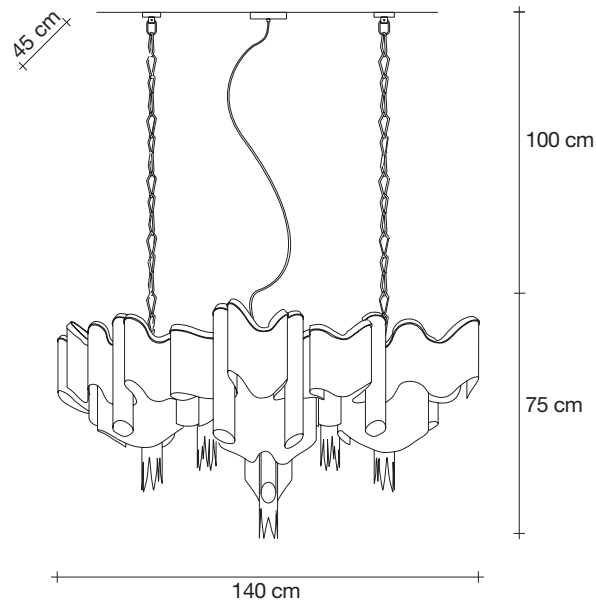

Light Source |
230-240V ~ 50/60Hz

- LED
  12 x 3,5W G9
- and
- LED
  3 X 4W GU10

Dimmable with
all systems

Canopy |