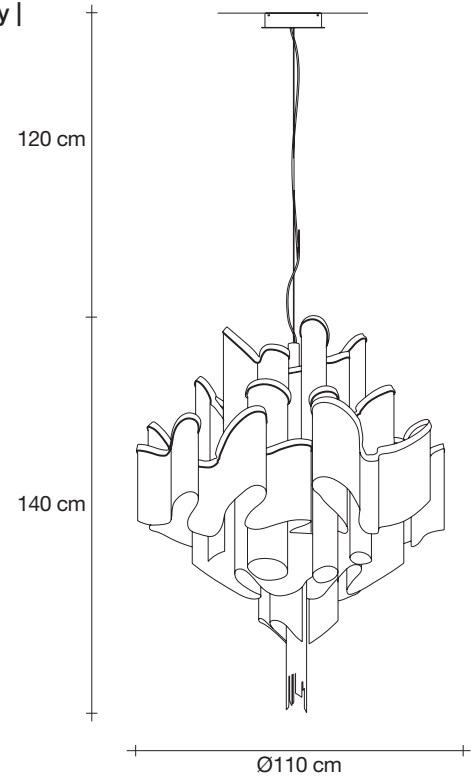

Stream, Iridescent *Light.*

design Christian Lava
terzani.com

TERZANI
LA LUCE PENSATA

Type |
suspension

Materials |
metal

Finishes | Code

- Nickel
  OJ50S E7 C8
- Black Nickel
  OJ50S E9 C8
- Gold
  OJ50S L6 C8

Body |

Canopy |

Light Source |
230-240V ~ 50/60Hz

- LED
  20 x 4W E14
- **and**
- LED
  4W GU10

Dimmable with
all systems

A stunning design from Christian Lava, Stream is an impressive presence in any room. Stream's design exploits the physical characteristics of the materials used to envelop a room in a unique, immersive light. Here, over 7 kilometers of metal chain appear to flow down from the undulating, nickel plated frame. These cascading tiers project a streaking, yet tranquil, shadow throughout the room. Design Christian Lava.

140

63

134cm x 134cm x 144cm