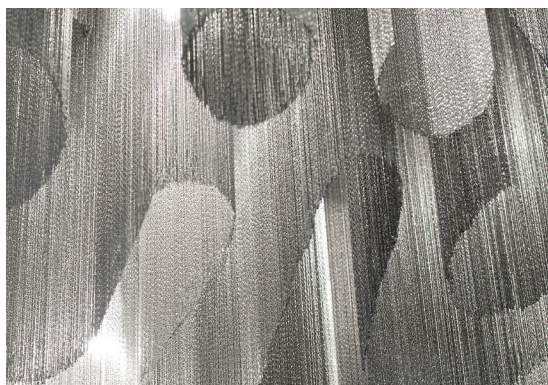

Body |

Light Source |
230-240V ~ 50/60Hz

-  LED
4 x 3,5W G9
- and
-  LED
4W GU10

 Dimmable with
all systems

Canopy |

A stunning design from Christian Lava, Stream is an impressive presence in any room. Stream's design exploits the physical characteristics of the materials used to envelop a room in a unique, immersive light. Here, over 7 kilometers of metal chain appear to flow down from the undulating, nickel plated frame. These cascading tiers project a streaking, yet tranquil, shadow throughout the room. Design Christian Lava.

Body |

Light Source |
230-240V ~ 50/60Hz

-  LED
8 x 3,5W G9
- and**
-  LED
4W GU10

 Dimmable with
all systems

Canopy |

A stunning design from Christian Lava, Stream is an impressive presence in any room. Stream's design exploits the physical characteristics of the materials used to envelop a room in a unique, immersive light. Here, over 7 kilometers of metal chain appear to flow down from the undulating, nickel plated frame. These cascading tiers project a streaking, yet tranquil, shadow throughout the room. Design Christian Lava.

A stunning design from Christian Lava, Stream is an impressive presence in any room. Stream's design exploits the physical characteristics of the materials used to envelop a room in a unique, immersive light. Here, over 7 kilometers of metal chain appear to flow down from the undulating, nickel plated frame. These cascading tiers project a streaking, yet tranquil, shadow throughout the room. Design Christian Lava.

Body |

Light Source |
220-240V ~ 50/60Hz

 Dimmable with
all systems

Canopy |

A stunning design from Christian Lava, Stream is an impressive presence in any room. Stream's design exploits the physical characteristics of the materials used to envelop a room in a unique, immersive light. Here, over 7 kilometers of metal chain appear to flow down from the undulating, nickel plated frame. These cascading tiers project a streaking, yet tranquil, shadow throughout the room. Design Christian Lava.