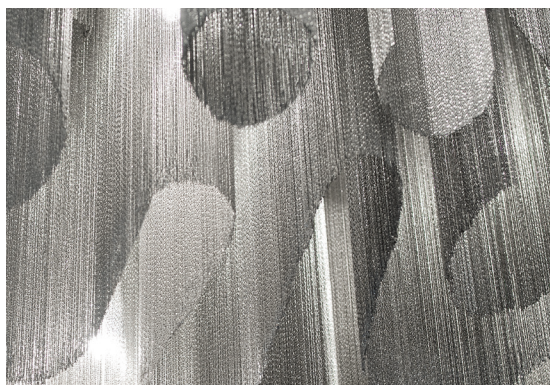

Light Source |
220-240V ~ 50/60Hz

Dimmable with
all systems

Canopy |