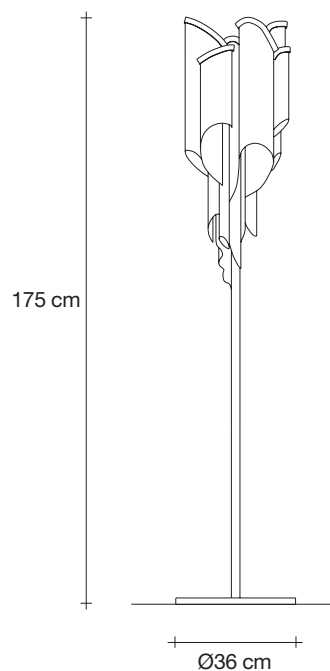

Light Source |
220-240V ~ 50/60Hz

Dimmable with
all systems

Canopy |