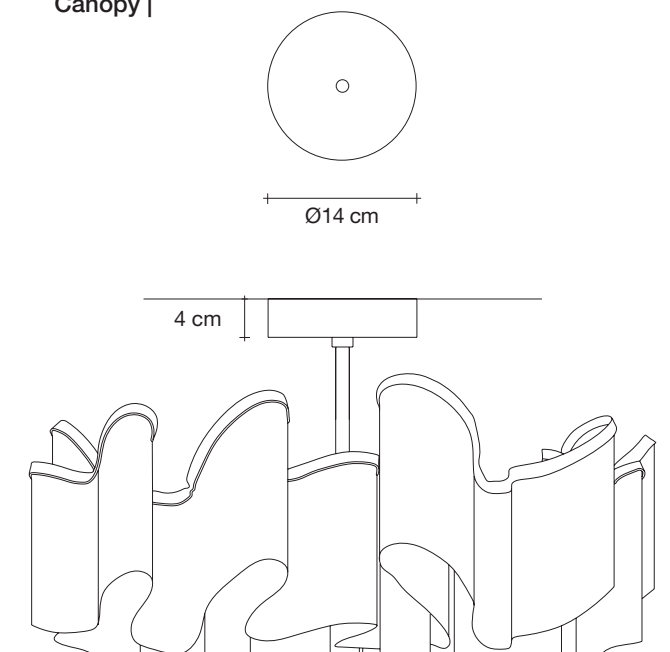

Body |

Light Source |
230-240V ~ 50/60Hz

-  LED
4 x 3,5W G9
- and
-  LED
4W GU10

 Dimmable with
all systems

Canopy |

A stunning design from Christian Lava, Stream is an impressive presence in any room. Stream's design exploits the physical characteristics of the materials used to envelop a room in a unique, immersive light. Here, over 7 kilometers of metal chain appear to flow down from the undulating, nickel plated frame. These cascading tiers project a streaking, yet tranquil, shadow throughout the room. Design Christian Lava.

Body |

Light Source |
230-240V ~ 50/60Hz

-  LED
8 x 3,5W G9
- and**
-  LED
4W GU10

 Dimmable with
all systems

Canopy |

A stunning design from Christian Lava, Stream is an impressive presence in any room. Stream's design exploits the physical characteristics of the materials used to envelop a room in a unique, immersive light. Here, over 7 kilometers of metal chain appear to flow down from the undulating, nickel plated frame. These cascading tiers project a streaking, yet tranquil, shadow throughout the room. Design Christian Lava.

Body |

Light Source |
230-240V ~ 50/60Hz

-  LED
18 x 4W E14
- and**
-  LED
4W GU10

 Dimmable with
all systems

Canopy |

A stunning design from Christian Lava, Stream is an impressive presence in any room. Stream's design exploits the physical characteristics of the materials used to envelop a room in a unique, immersive light. Here, over 7 kilometers of metal chain appear to flow down from the undulating, nickel plated frame. These cascading tiers project a streaking, yet tranquil, shadow throughout the room. Design Christian Lava.