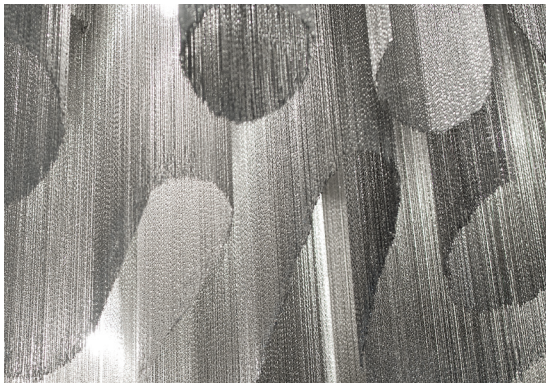

Body |

Light Source |
230-240V ~ 50/60Hz

-  LED
4 x 3,5W G9
- and
-  LED
4W GU10

 Dimmable with
all systems

Canopy |

A stunning design from Christian Lava, Stream is an impressive presence in any room. Stream's design exploits the physical characteristics of the materials used to envelop a room in a unique, immersive light. Here, over 7 kilometers of metal chain appear to flow down from the undulating, nickel plated frame. These cascading tiers project a streaking, yet tranquil, shadow throughout the room. Design Christian Lava.

A stunning design from Christian Lava, Stream is an impressive presence in any room. Stream's design exploits the physical characteristics of the materials used to envelop a room in a unique, immersive light. Here, over 7 kilometers of metal chain appear to flow down from the undulating, nickel plated frame. These cascading tiers project a streaking, yet tranquil, shadow throughout the room. Design Christian Lava.

-  Nickel
OJ60A E7 C8
-  Black Nickel
OJ60A E9 C8
-  Gold
OJ60A L6 C8

Body |

Light Source |
230-240V ~ 50/60Hz

 Dimmable with
all systems

Canopy |

A stunning design from Christian Lava, Stream is an impressive presence in any room. Stream's design exploits the physical characteristics of the materials used to envelop a room in a unique, immersive light. Here, over 7 kilometers of metal chain appear to flow down from the undulating, nickel plated frame. These cascading tiers project a streaking, yet tranquil, shadow throughout the room. Design Christian Lava.