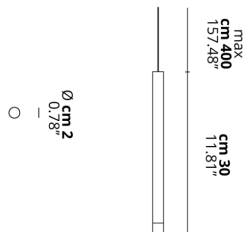

A-TUBE NANO

Small

FEATURES

- Frame:** Metal
- Diffusor:** Polycarbonate
- Dimmable:** Yes
- Dimmer:** Not Included
- Bulb:** Included

BULB

2700K 1 x 3W | 400 lm

CERTIFICATION

SPECIFICATION SHEET

PHOTOMETRIC CURVE

None

FRAME	DIFFUSOR	LED COLOUR	CODE
 Chrome	 Clear	2700K	158018
 Gold	 Clear	2700K	158020
 Matte Black	 Clear	2700K	158017
 Matte White 9010	 Clear	2700K	158016
 Rose Gold	 Clear	2700K	158019