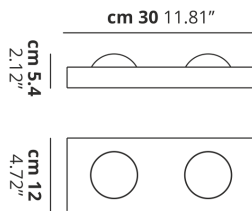

SHELF

Double

FEATURES

- Frame:** Metal
- Diffusor:** None
- Dimmable:** Yes
- Dimmer:** Not Included
- Bulb:** Included

BULB

LED 2700K 2 x 17W | 3400 lm

or

LED 3000K 2 x 17W | 3600 lm

SPECIFICATION SHEET

CERTIFICATION

PHOTOMETRIC CURVE

FRAME	DIFFUSOR	LED COLOUR	CODE
 Matte White 9016	None	2700K	151004
 Matte White 9016	None	3000K	151002