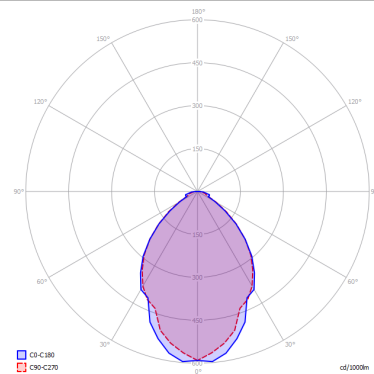

SHELF

Double

FEATURES

- Frame:** Metal
- Diffusor:** None
- Dimmable:** Yes
- Dimmer:** Not Included
- Bulb:** Included

BULB

LED 2700K 2 x 17W | 3400 lm

or

LED 3000K 2 x 17W | 3600 lm

SPECIFICATION SHEET

CERTIFICATION

PHOTOMETRIC CURVE

FRAME	DIFFUSOR	LED COLOUR	CODE
 Matte White 9016	None	2700K	151004
 Matte White 9016	None	3000K	151002