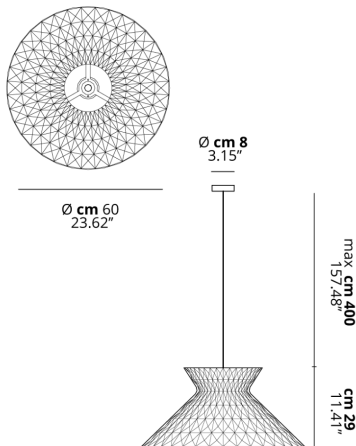

SUGEGASA

FEATURES

- Frame:** Metal
- Diffusor:** PMMA
- Dimmable:** Yes
- Dimmer:** Not Included
- Bulb:** Not Included

BULB

- E27 G95 CFL** 1 x max 23W
- E27 G95 LED** 1 x max available

CERTIFICATION

PHOTOMETRIC CURVE

None

SPECIFICATION SHEET

FRAME	DIFFUSOR	LED COLOUR	CODE
Chrome	Clear Azure	Optionally	163004
Chrome	Clear Fumé	Optionally	163002
Chrome	Clear Rosé	Optionally	163003
Chrome	Crystal	Optionally	163001