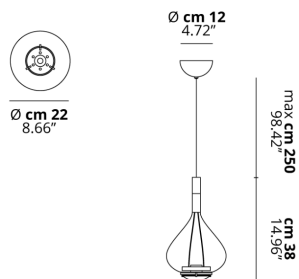

SKY-FALL

Medium

FEATURES

- Frame:** Metal
- Diffusor:** Blown Glass
- Dimmable:** Yes
- Dimmer:** Not Included
- Bulb:** Included

BULB

 **2700K 2 x 10W | 1815 lm**

CERTIFICATION

SPECIFICATION SHEET

PHOTOMETRIC CURVE

FRAME	DIFFUSOR	LED COLOUR	CODE
 Chrome	 Chrome	2700K	148005
 Chrome	 Crystal	2700K	148001
 Chrome	 Glossy Copper Metallized	2700K	148002
 Chrome	 Rose Gold	2700K	148008