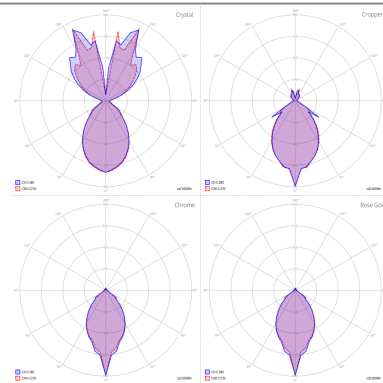

SKY-FALL

Medium

FEATURES

- Frame:** Metal
- Diffusor:** Blown Glass
- Dimmable:** Yes
- Dimmer:** Not Included
- Bulb:** Included

BULB

 **2700K 2 x 10W | 1815 lm**

CERTIFICATION

SPECIFICATION SHEET

PHOTOMETRIC CURVE

FRAME	DIFFUSOR	LED COLOUR	CODE
 Chrome	 Chrome	2700K	148005
 Chrome	 Crystal	2700K	148001
 Chrome	 Glossy Copper Metallized	2700K	148002
 Chrome	 Rose Gold	2700K	148008