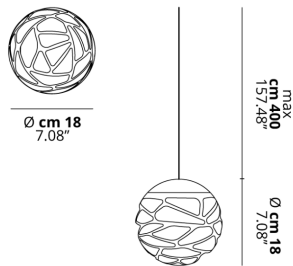

KELLY CLUSTER

FEATURES

- Frame:** Metal
- Diffusor:** Glass
- Dimmable:** Yes
- Dimmer:** Not Included
- Bulb:** Not Included

BULB

LED 2700K 1 x 9W | 900 lm

CERTIFICATION

SPECIFICATION SHEET

PHOTOMETRIC CURVE