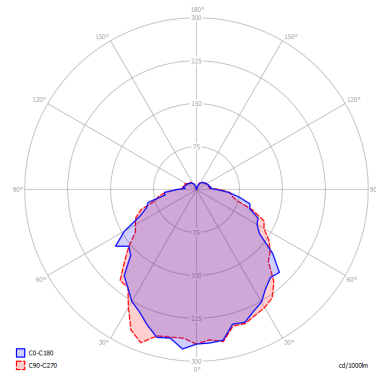

KELLY CLUSTER

FEATURES

- Frame:** Metal
- Diffusor:** Glass
- Dimmable:** Yes
- Dimmer:** Not Included
- Bulb:** Not Included

BULB

LED 2700K 1 x 9W | 900 lm

CERTIFICATION

SPECIFICATION SHEET

PHOTOMETRIC CURVE