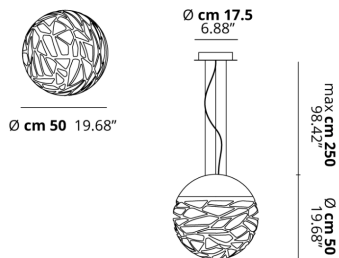

KELLY

Medium Sphere 50

FEATURES

- **Frame:** Metal
- **Diffusor:** Glass
- **Dimmable:** Yes
- **Dimmer:** Not Included
- **Bulb:** Not Included

BULB

- **E27 Classic A60** 3 x max 46W eco
- or _____
- **E27 CFL [compact]** 3 x max 23W
- or _____
- **E27 LED** 3 x max available

SPECIFICATION SHEET

CERTIFICATION

PHOTOMETRIC CURVE

FRAME	DIFFUSOR	LED COLOUR	CODE
Coppery Bronze	Glossy White	Optionally	141269
Matte White 9010	Glossy White	Optionally	141004