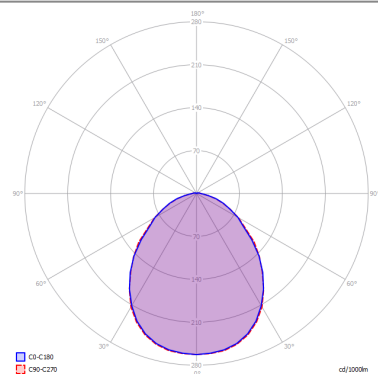

KELLY

Large Dome 80

FEATURES

- Frame:** Metal
- Diffusor:** Glass
- Dimmable:** Yes
- Dimmer:** Not Included
- Bulb:** Not Included

BULB

-  **E27 Classic A60** 4 x max 46W eco
- or _____
-  **E27 CFL [compact]** 4 x max 23W
- or _____
-  **E27 LED** 4 x max available

SPECIFICATION SHEET

CERTIFICATION

PHOTOMETRIC CURVE

FRAME	DIFFUSOR	LED COLOUR	CODE
 Coppery Bronze	 Glossy White	Optionally	141010
 Matte Black	 Glossy White	Optionally	141017
 Matte White 9010	 Glossy White	Optionally	141001