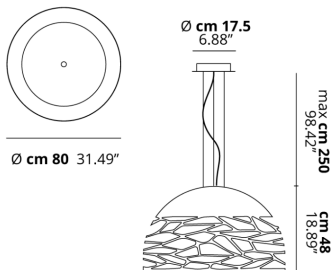

KELLY

Large Dome 80

FEATURES

- Frame:** Metal
- Diffusor:** Glass
- Dimmable:** Yes
- Dimmer:** Not Included
- Bulb:** Not Included

BULB

-  **E27 Classic A60** 4 x max 46W eco
- or _____
-  **E27 CFL [compact]** 4 x max 23W
- or _____
-  **E27 LED** 4 x max available

SPECIFICATION SHEET

CERTIFICATION

PHOTOMETRIC CURVE

FRAME	DIFFUSOR	LED COLOUR	CODE
 Coppery Bronze	 Glossy White	Optionally	141010
 Matte Black	 Glossy White	Optionally	141017
 Matte White 9010	 Glossy White	Optionally	141001