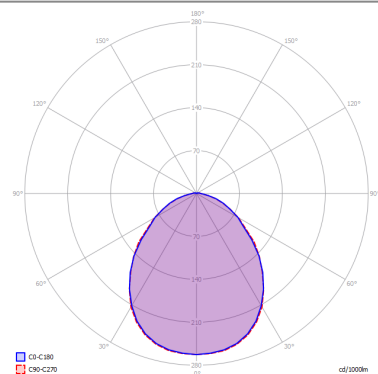

KELLY

Small Dome 50

FEATURES

- Frame:** Metal
- Diffusor:** Glass
- Dimmable:** Yes
- Dimmer:** Not Included
- Bulb:** Not Included

BULB

-  **E27 Classic A60** 3 x max 46W eco
- or _____
-  **E27 CFL [compact]** 3 x max 23W
- or _____
-  **E27 LED** 3 x max available

SPECIFICATION SHEET

CERTIFICATION

PHOTOMETRIC CURVE

FRAME	DIFFUSOR	LED COLOUR	CODE
 Copperty Bronze	 Glossy White	Optionally	141009
 Matte Black	 Glossy White	Optionally	141016
 Matte White 9010	 Glossy White	Optionally	141002