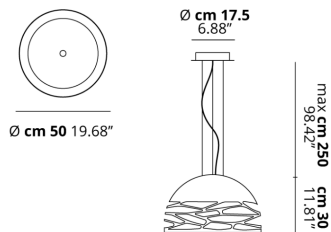

KELLY

Small Dome 50

FEATURES

- Frame:** Metal
- Diffusor:** Glass
- Dimmable:** Yes
- Dimmer:** Not Included
- Bulb:** Not Included

BULB

-  **E27 Classic A60** 3 x max 46W eco
- or _____
-  **E27 CFL [compact]** 3 x max 23W
- or _____
-  **E27 LED** 3 x max available

SPECIFICATION SHEET

CERTIFICATION

PHOTOMETRIC CURVE

FRAME	DIFFUSOR	LED COLOUR	CODE
 Copperty Bronze	 Glossy White	Optionally	141009
 Matte Black	 Glossy White	Optionally	141016
 Matte White 9010	 Glossy White	Optionally	141002