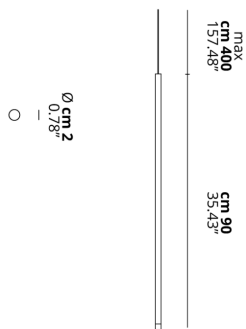

A-TUBE NANO

Large

FEATURES

Frame: Metal

Diffusor: Polycarbonate

Dimmable: Yes

Dimmer: Not Included

Bulb: Included

BULB

2700K 1 x 3W | 400 lm

CERTIFICATION

SPECIFICATION SHEET

PHOTOMETRIC CURVE

None

FRAME	DIFFUSOR	LED COLOUR	CODE
Chrome	Clear	2700K	158028
Gold	Clear	2700K	158030
Matte Black	Clear	2700K	158027
Matte White 9010	Clear	2700K	158026
Rose Gold	Clear	2700K	158029