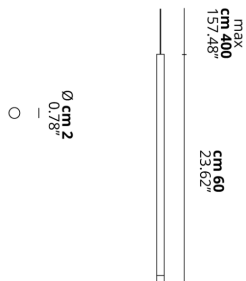

A-TUBE NANO

Medium

FEATURES

- Frame:** Metal
- Diffusor:** Polycarbonate
- Dimmable:** Yes
- Dimmer:** Not Included
- Bulb:** Included

BULB

2700K 1 x 3W | 400 lm

CERTIFICATION

SPECIFICATION SHEET

PHOTOMETRIC CURVE

None

FRAME	DIFFUSOR	LED COLOUR	CODE
Chrome	Clear	2700K	158023
Gold	Clear	2700K	158025
Matte Black	Clear	2700K	158022
Matte White 9010	Clear	2700K	158021
Rose Gold	Clear	2700K	158024