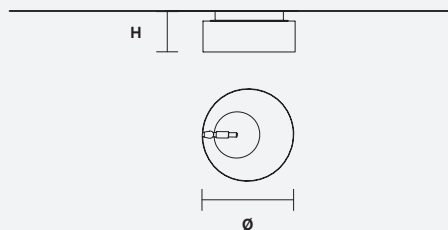

CE

H 13 cm / 5.11"  
Ø 30 cm / 11.81"

**STANDARD LIGHTING:**

1×G9×40 W

**LED LIGHTING:**

DOWN: LED x 3W CRI>80

3000 K - 480 lm

DIMMABLE: 1-10V + PUSH