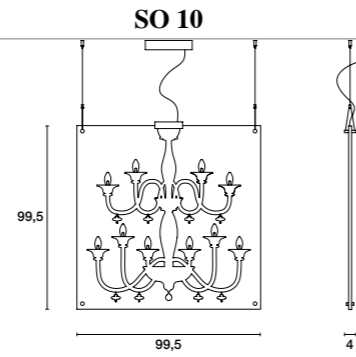

DESIGN MASSIMO TONETTO, 2005

**SINFONIA _SO 6,
SOSPENSIONE IN METACRILATO TRASPARENTE CON SERIGRAFIA ROSSA/
SUSPENDED LAMP IN TRANSPARENT METHACRYLATE WITH RED DECORATION**

DESIGN MASSIMO TONETTO, 2005

SINFONIA
design massimo tonetto

Lampadario a luce diffusa. Chandelier providing diffused light.
Struttura in metallo cromato. Metal structure and components
in chrome finish. Methacrylate
Diffusore in metacrilato
trasparente con serigrafia
colorata bianca, rossa o nera.
diffuser transparent shade with
white, red or black decoration.

20W G4  ●
10W G4  ●
4W LED G4  ●

6 x  ● or 6 x  LED ●

10 x  ● or 10 x  LED ●

6 x  ● or 6 x  LED ●

10 x  ● or 10 x  LED ●

SINFONIA
table of contents