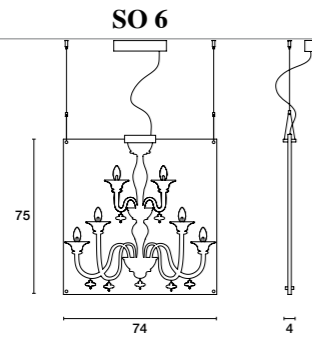

DESIGN MASSIMO TONETTO, 2005

**SINFONIA _SO 6,
SOSPENSIONE IN METACRILATO TRASPARENTE CON SERIGRAFIA ROSSA/
SUSPENDED LAMP IN TRANSPARENT METHACRYLATE WITH RED DECORATION**

DESIGN MASSIMO TONETTO, 2005

SINFONIA
design massimo tonetto

Lampadario a luce diffusa. Chandelier providing diffused light.
Struttura in metallo cromato. Metal structure and components
in chrome finish. Methacrylate
Diffusore in metacrilato
trasparente con serigrafia
colorata bianca, rossa o nera.
diffuser transparent shade with
white, red or black decoration.

20W G4  ●
10W G4  ●
4W LED G4  ●

6 x  ● or 6 x  LED ●

10 x  ● or 10 x  LED ●

6 x  ● or 6 x  LED ●

10 x  ● or 10 x  LED ●

SINFONIA
table of contents