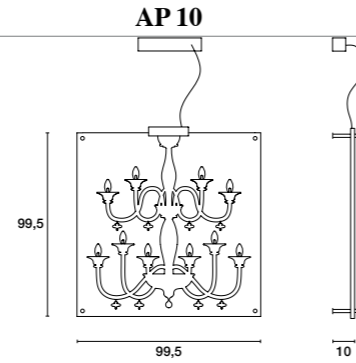

DESIGN MASSIMO TONETTO, 2005

**SINFONIA _SO 6,
SOSPENSIONE IN METACRILATO TRASPARENTE CON SERIGRAFIA ROSSA/
SUSPENDED LAMP IN TRANSPARENT METHACRYLATE WITH RED DECORATION**

DESIGN MASSIMO TONETTO, 2005

SINFONIA
design massimo tonetto

20W G4  ●
10W G4  ●
4W LED G4  ●

6 x  ● or 6 x  LED ●

10 x  ● or 10 x  LED ●

6 x  ● or 6 x  LED ●

10 x  ● or 10 x  LED ●

SINFONIA
table of contents