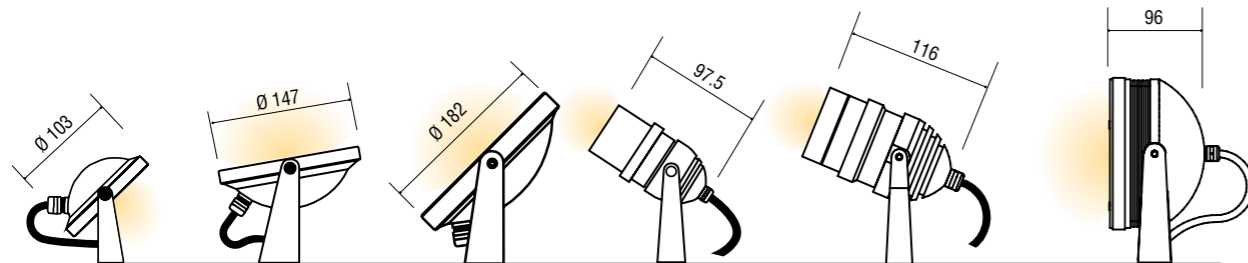

Luna

Myria Luna
(bronze)

Mini Ronda

Ronda

Soleda
(Bronze)

LAITON VIEILLI

Mini Luna