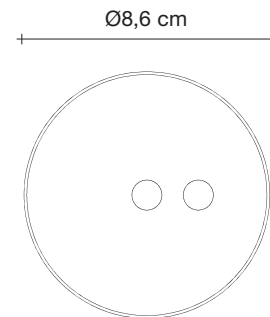

Pushing the boundaries of design and artistry; drawing from the haute couture designer's unique universe, sea urchin features over 1500, translucent crystal "pins" seemingly suspended around the bulb, casting a dynamic shadow around the room. The perfect accessory for your well-curated home, sea urchin is available in different finishes in both round and oblong versions. Design Maurizio Galante.

16

10,5

61cm x 62cm x 74cm