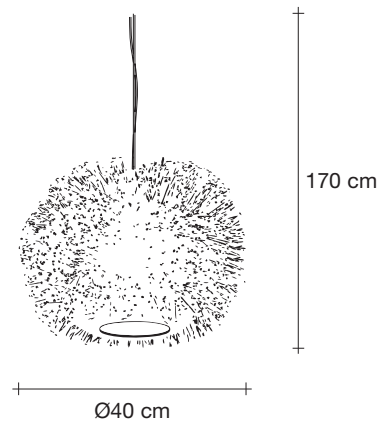

Light Source |
220-240V ~ 50/60Hz

HALOGEN
70W E27

or

LED
8W E27

Dimmable with
all systems

Canopy |