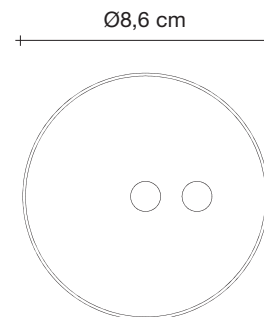

Pushing the boundaries of design and artistry; drawing from the haute couture designer's unique universe, sea urchin features over 1500, translucent crystal "pins" seemingly suspended around the bulb, casting a dynamic shadow around the room. The perfect accessory for your well-curated home, sea urchin is available in different finishes in both round and oblong versions. Design Maurizio Galante.

40cm x 40cm x 50cm