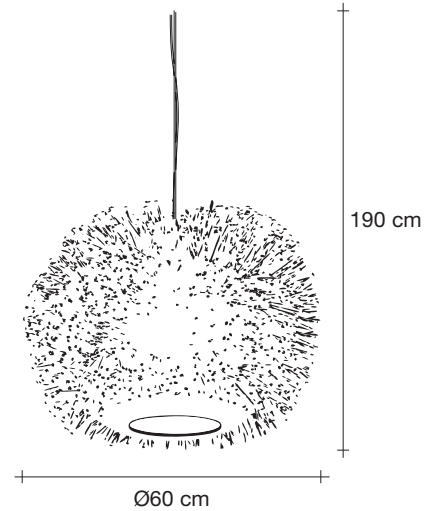

Light Source |
220-240V ~ 50/60Hz

HALOGEN
70W E27

or

LED
8W E27

Dimmable with
all systems

Canopy |