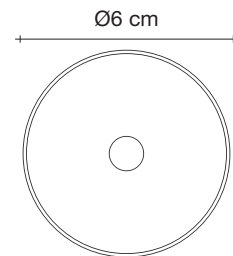

Pushing the boundaries of design and artistry; drawing from the haute couture designer's unique universe, sea urchin features over 1500, translucent crystal "pins" seemingly suspended around the bulb, casting a dynamic shadow around the room. The perfect accessory for your well-curated home, sea urchin is available in different finishes in both round and oblong versions. Design Maurizio Galante.

63cm x 27cm x 27cm