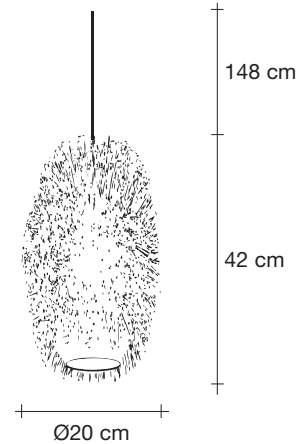

Light Source |
230-240V ~ 50/60Hz

HALOGEN
42W E14

or

LED
4W E14

Dimmable with
all systems

Canopy |