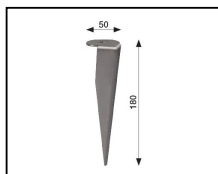

Code	Light source	Power	Lum. Flux *	Colour Temperature	Beam angle
4311.66.90X	LED CRI85	5W	500 lm	4000 K	90°
4311.67.90X	LED CRI85	5W	465 lm	2700 K	90°

* Lumen rating is related to the flux emitted by the LED module and not to the flux emitted by the appliance

Floor mounting

Operating temperature -40°C
+50°C

Single power supply cables
input

LED:
The luminaire needs a remote
power supply (supplied only on
request)

Impact Energy (J):
20

cod. A11:

PQ 51:
ACCESSORY (on request)
Stainless steel AISI 304 ground spike.