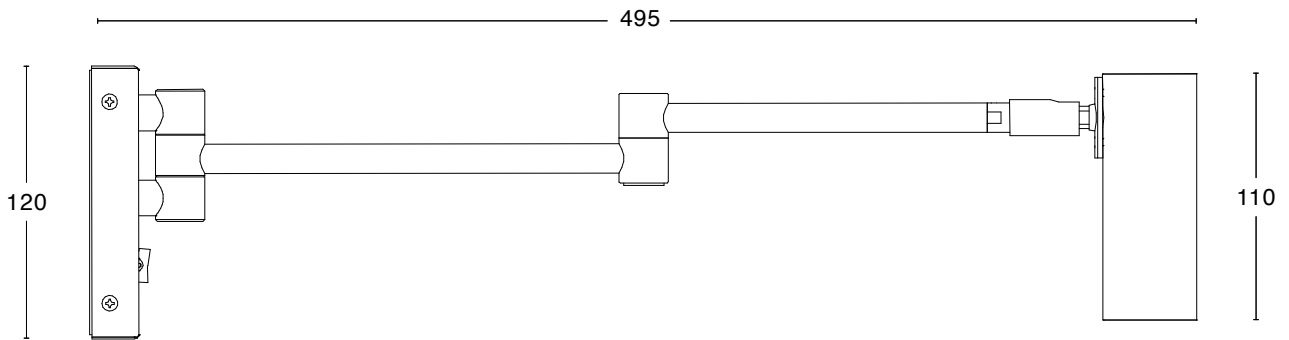

Dimensions

WALL LAMP PUCK TURNABLE