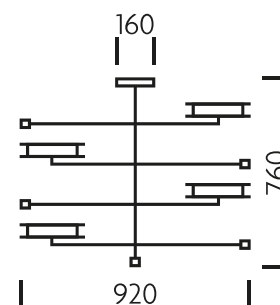

PRINT SPEC SHEET

— CHELSOM —

**CUSTOM
ORION****MATERIAL**

STEEL AND ACRYLIC

FINISHSATIN BLACK WITH OPAL
ACRYLIC DIFFUSERS**FEATURES**

CUSTOM ORION FEATURES
HORIZONTAL ARMS
RANDOMLY PROJECTING
FROM THE CENTRAL COLUMN
WITH OPAL ACRYLIC
DIFFUSERS SANDWICHED
BETWEEN TOP AND BOTTOM
FLAT PLATES. DIFFUSERS
ENCLOSE LED LIGHT
SOURCES. FINISH, LENGTH
AND CONFIGURATION OF
ARMS ARE TO CLIENT
SPECIFICATION AND THE
RANGE IS IDEALLY SUITED TO
LONG DROPS SUCH AS
STAIRWELLS OR ATRIUMS.
PLEASE CONTACT CHELSOM
WITH YOUR IDEAS AND
CONCEPTS

ON/200/4

Weight: 13kg

LED 4x6W

FOR MORE INFORMATION ABOUT THIS PRODUCT:Email: sales@chelsom.co.uk

Call: +44 (0)1253 831400

Chelsom Limited, Heritage House, Clifton Road, Blackpool, Lancashire FY4 4QA, United Kingdom