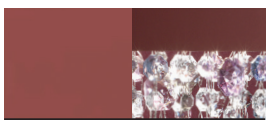

OLÁ S6 OV 160

Design by: Fly design studio

MASIERO

Lampada con struttura in metallo verniciato, pendagli in vetro Italiano verniciato.

Powder coated metal frame, coated Italian-glass pendants.

Lampe mit lackierter Metallstruktur, Gehänge aus lackiertem italienischem Glas.

V95 Matt white frame comes with cold colours pendants (ex P06 / WH-M)

F01 Gold leaf frame comes with amber colors pendants

F02 Silver leaf frame comes with transparent pendants

F03 Copper leaf frame comes with copper colours pendants

V30 Oxide red frame comes with cold colours pendants

V50 Blue navy frame comes with amber colours pendants

V83 Matt bronze frame comes with amber colours pendants (ex P09)

G01 Burnished frame comes with amber colours pendants