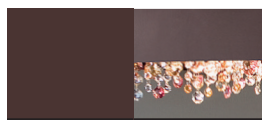

V95 Matt white frame comes with cold colours pendants (ex P06 / WH-M)

F01 Gold leaf frame comes with amber colors pendants

F02 Silver leaf frame comes with transparent pendants

F03 Copper leaf frame comes with copper colours pendants

V30 Oxide red frame comes with cold colours pendants

V50 Blue navy frame comes with amber colours pendants

V83 Matt bronze frame comes with amber colours pendants (ex P09)

G01 Burnished frame comes with amber colours pendants