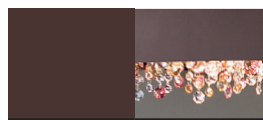

V83 Matt bronze frame comes with amber colours pendants (ex P09)