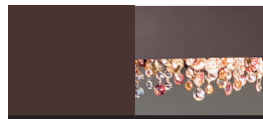

V95 Matt white frame comes with cold colours pendants (ex P06 / WH-M)

F01 Gold leaf frame comes with amber colors pendants

F02 Silver leaf frame comes with transparent pendants

F03 Copper leaf frame comes with copper colours pendants

V30 Oxide red frame comes with cold colours pendants

V50 Blue navy frame comes with amber colours pendants

V83 Matt bronze frame comes with amber colours pendants (ex P09)

G01 Burnished frame comes with amber colours pendants