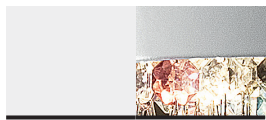

V95 Matt white frame comes with cold colours pendants (ex P06 / WH-M)

F01 Gold leaf frame comes with amber colors pendants

F02 Silver leaf frame comes with transparent pendants

F03 Copper leaf frame comes with copper colours pendants