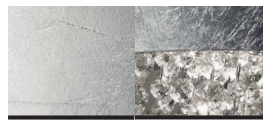

OLÁ S4 OV 100

Design by: Fly design studio

MASIERO

Lampada con struttura in metallo verniciato, pendagli in vetro Italiano verniciato.

Powder coated metal frame, coated Italian-glass pendants.

Lampe mit lackierter Metallstruktur, Gehänge aus lackiertem italienischem Glas.

V95 Matt white frame comes with cold colours pendants (ex P06 / WH-M)

F01 Gold leaf frame comes with amber colors pendants

F02 Silver leaf frame comes with transparent pendants

F03 Copper leaf frame comes with copper colours pendants