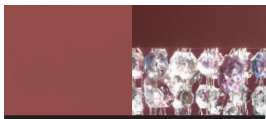

V95 Matt white frame comes with cold colours pendants (ex P06 / WH-M)

F01 Gold leaf frame comes with amber colors pendants

F02 Silver leaf frame comes with transparent pendants

F03 Copper leaf frame comes with copper colours pendants

V30 Oxide red frame comes with cold colours pendants

V50 Blue navy frame comes with amber colours pendants

V83 Matt bronze frame comes with amber colours pendants (ex P09)

G01 Burnished frame comes with amber colours pendants