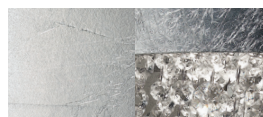

F01 Gold leaf frame comes with amber colors pendants

F02 Silver leaf frame comes with transparent pendants

F03 Copper leaf frame comes with copper colours pendants

V30 Oxide red frame comes with cold colours pendants