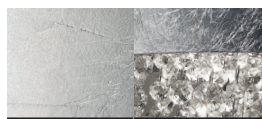

OLÁ A6 OV 160

Design by: Fly design studio

MASIERO

Lampada con struttura in metallo verniciato, pendagli in vetro Italiano verniciato.

Powder coated metal frame, coated Italian-glass pendants.

Lampe mit lackierter Metallstruktur, Gehänge aus lackiertem italienischem Glas.

F01 Gold leaf frame comes with amber colors pendants

F02 Silver leaf frame comes with transparent pendants

F03 Copper leaf frame comes with copper colours pendants

V30 Oxide red frame comes with cold colours pendants