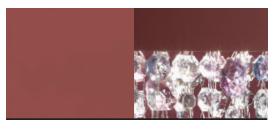

TRADITIONAL LIGHTING

 6×E14×40 W max
USA 6×E12×40 W max
(not included)

LED LIGHTING

UP LED x 17.6 W CRI>80
3000 K - 2826 lm
DOWN LED x 44 W CRI>80
3000 K - 7065 lm
Dimmable: DALI + PUSH

V95 Matt white frame comes with cold colours pendants (ex P06 / WH-M)

F01 Gold leaf frame comes with amber colors pendants

F02 Silver leaf frame comes with transparent pendants

F03 Copper leaf frame comes with copper colours pendants

V30 Oxide red frame comes with cold colours pendants