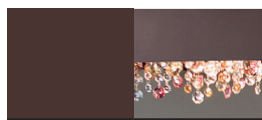

F02 Silver leaf frame comes with transparent pendants

V83 Matt bronze frame comes with amber colours pendants (ex P09)