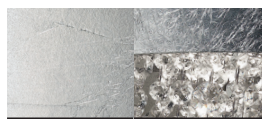

**F01** Gold leaf frame comes with amber colors pendants

**F02** Silver leaf frame comes with transparent pendants

**F03** Copper leaf frame comes with copper colours pendants

**V30** Oxide red frame comes with cold colours pendants