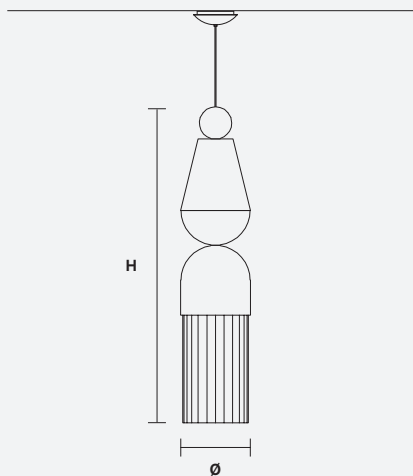

CE

H 34 cm / 13.38"

Ø 7.5 cm / 2.95"

1 x LED COB 5W 3000K 750 lm  
NOT DIMMABLE

ALL WHITE

MIXED COLOURS

V95

V95